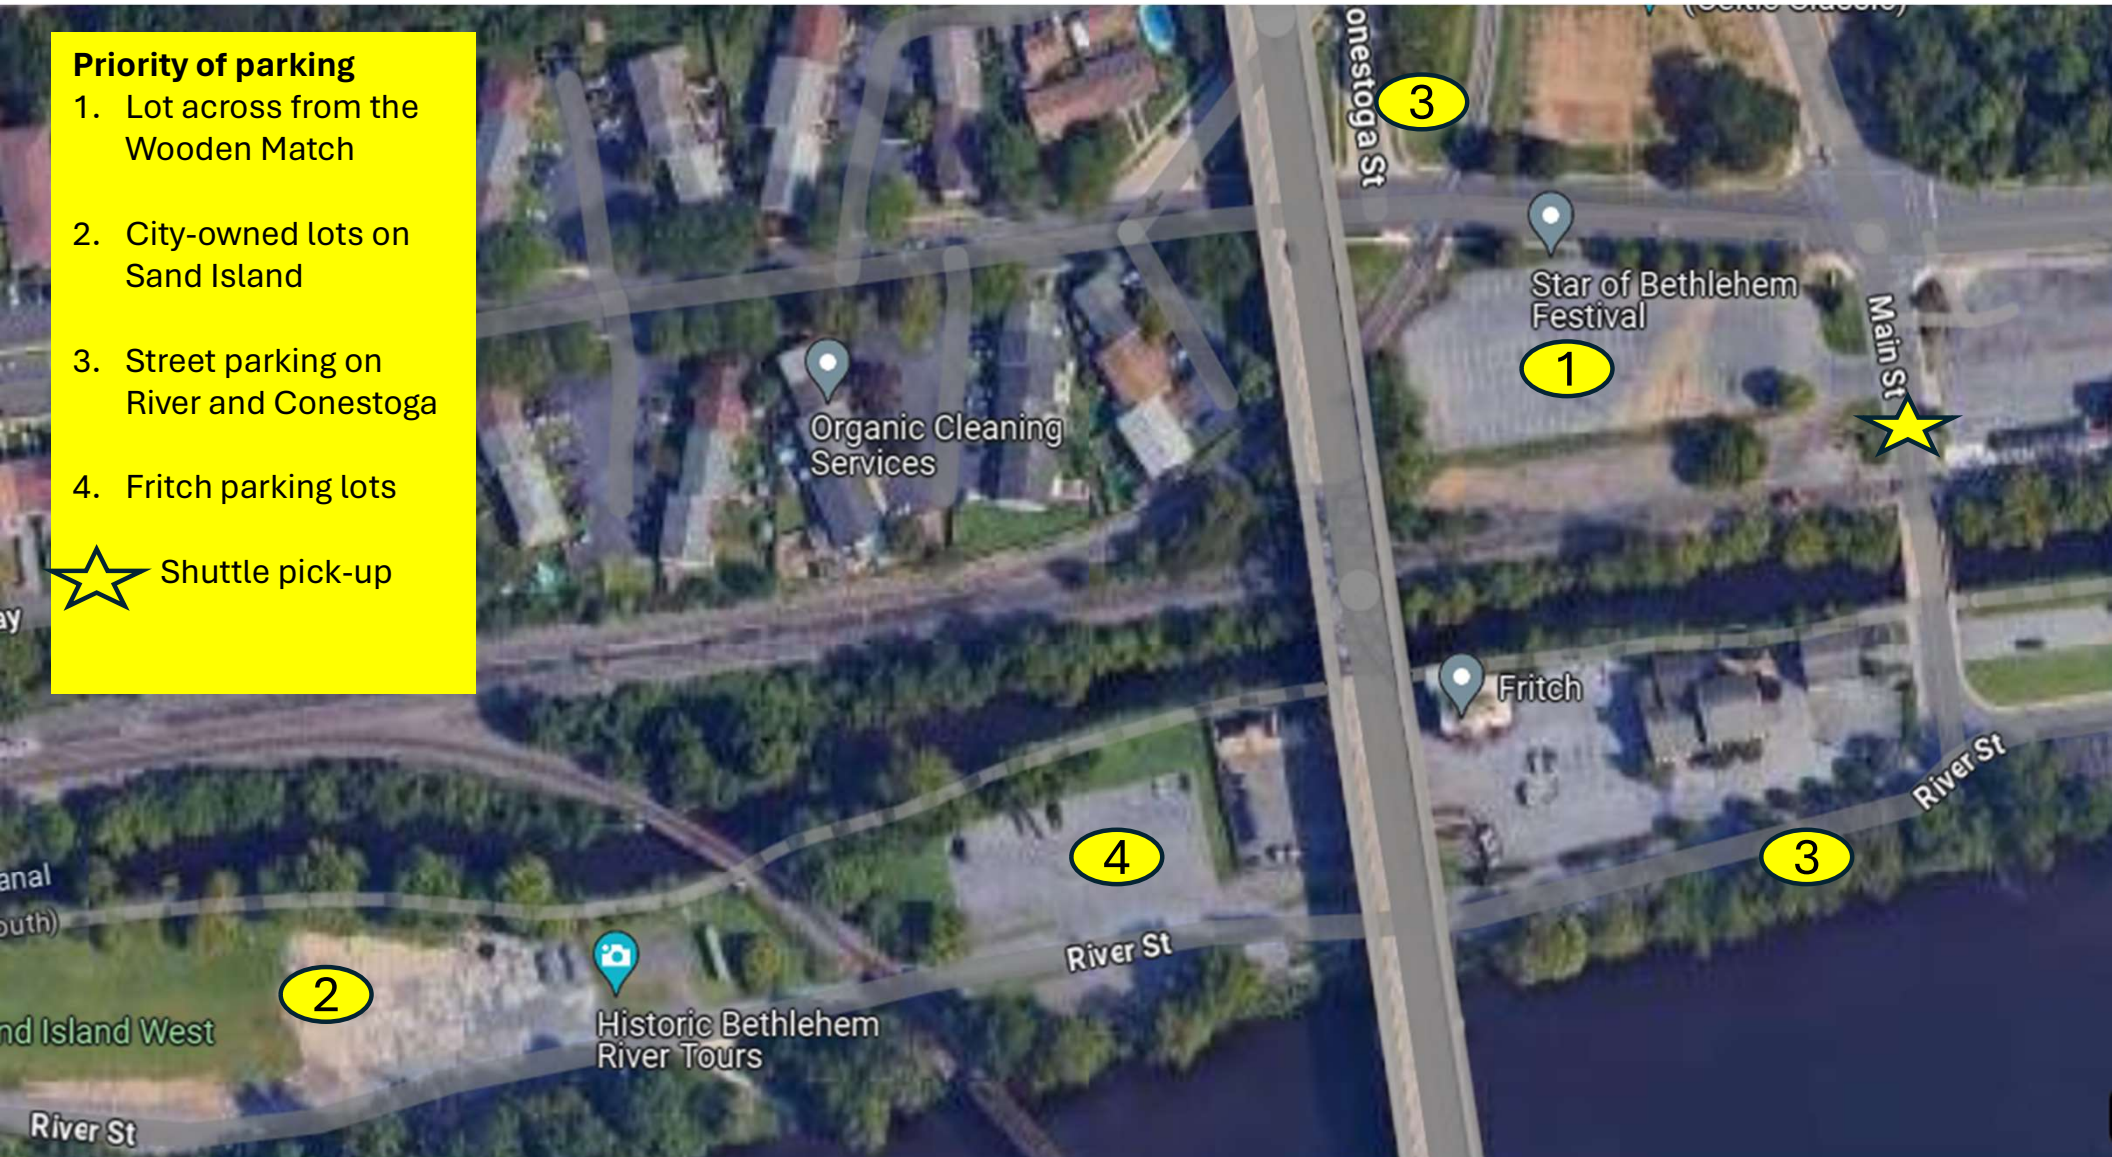

2024 Brew to Brew Parking

Priority of parking

1. Lot across from the Wooden Match
2. City-owned lots on Sand Island
3. Street parking on River and Conestoga
4. Fritch parking lots

★ Shuttle pick-up

Be sure to follow any parking directions in the areas you park