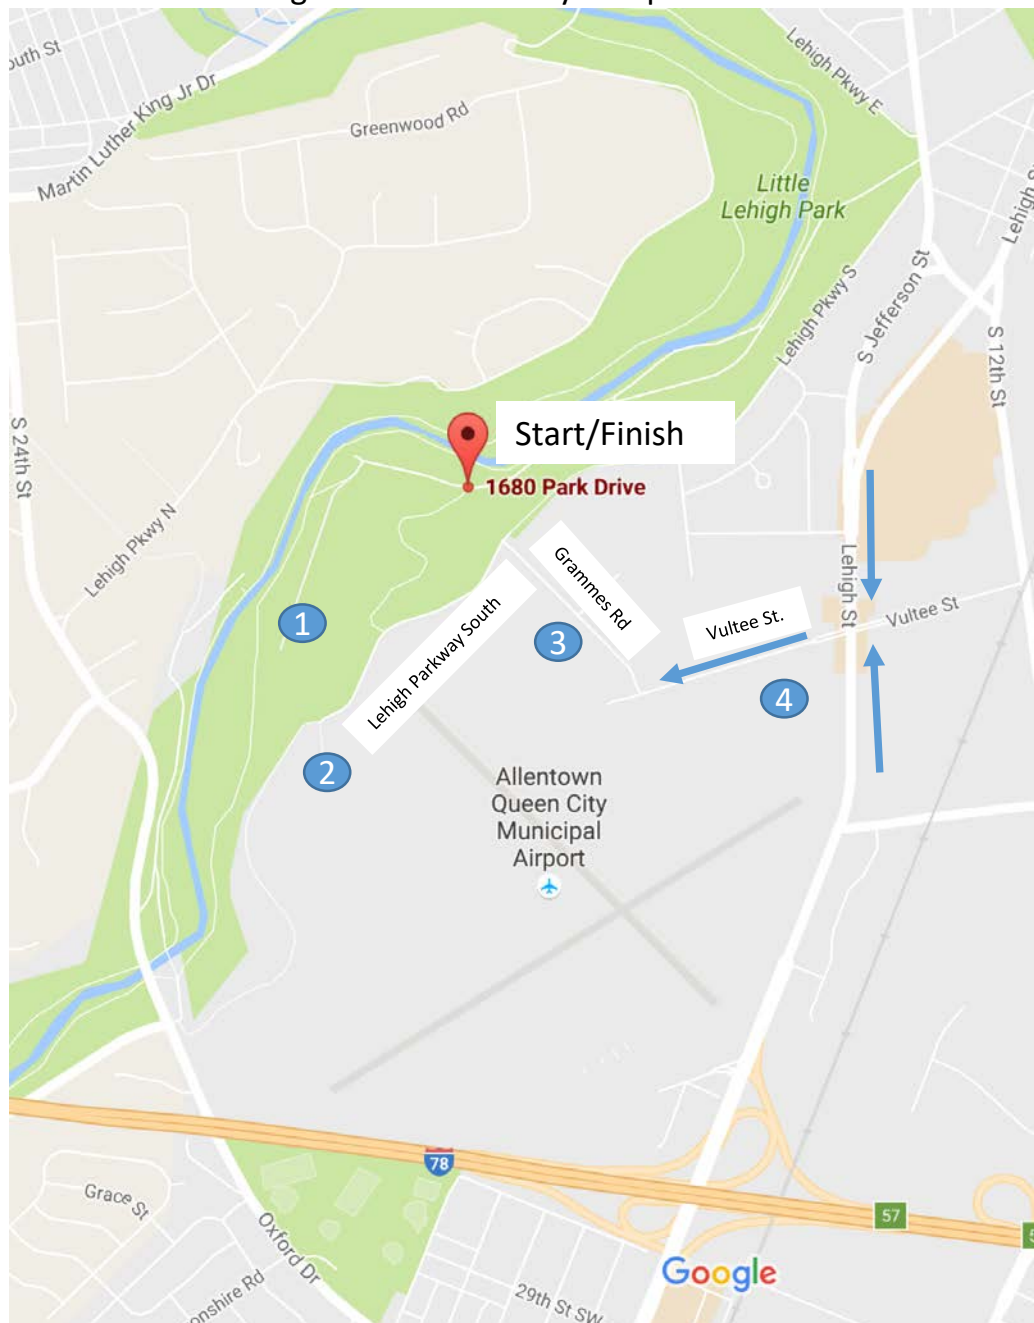

2017 Lights in the Parkway – Important Locations

Areas noted on the map:

1. Parking – the Police Academy Lot – We will fill this parking first before moving to street parking
2. Parking – Street Parking on Lehigh Parkway South
3. Parking – Street Parking on Grammes Road
4. Parking – Street Parking on Vultee Street

Please Remember:

- All cars parking must enter from Lehigh Street onto Vultee Street
- All cars parking on street should face same direction and will exit towards the recycling center – please do not do U-turns
- All cars parking on the street – please keep moving until you are instructed to park – this will ensure all space is used and everyone gets the best possible spot
- The best address to reach the intersection of Lehigh Street and Vultee Street is 1802 Lehigh Street